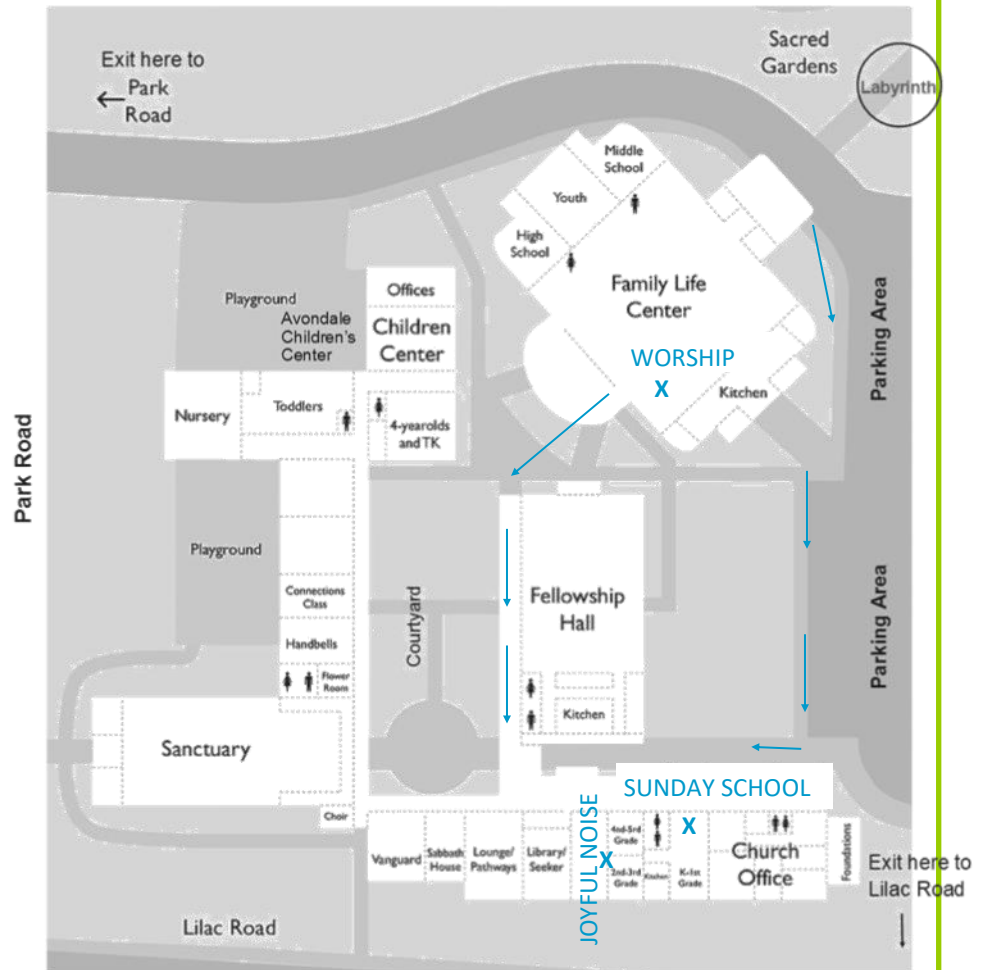

# CHILDREN'S SUNDAY SCHOOL

**"God made you and me  
and God loves us."**

Avondale offers ministries and opportunities for all ages.  
Avondale engages the curiosity of children and youth about God and  
helps show them church can be a fun, safe place.  
Faith formation happens over a lifetime.

## Nursery

The nursery is open and available for children 3 and under during worship and the Sunday School hour, 9:45 AM to 12 PM. Take your little one to the Joyful Noise Room in the children's Sunday school wing (see map).

## Preschool & Elementary Sunday School

Bring your child to worship where they will participate in the service for the first 20 minutes. Following the *Children's Moment*, children will be invited to join their Sunday School teacher in walking over to the classrooms.

Preschool and elementary age children will enjoy a lesson, games and snacks. Pick-up your child in the classroom building (see map).

Our Sunday School leaders use the "Deep Blue" curriculum. "Deep Blue" encourages digging deeper into the Bible, asking tough questions, and creatively engaging their faith.