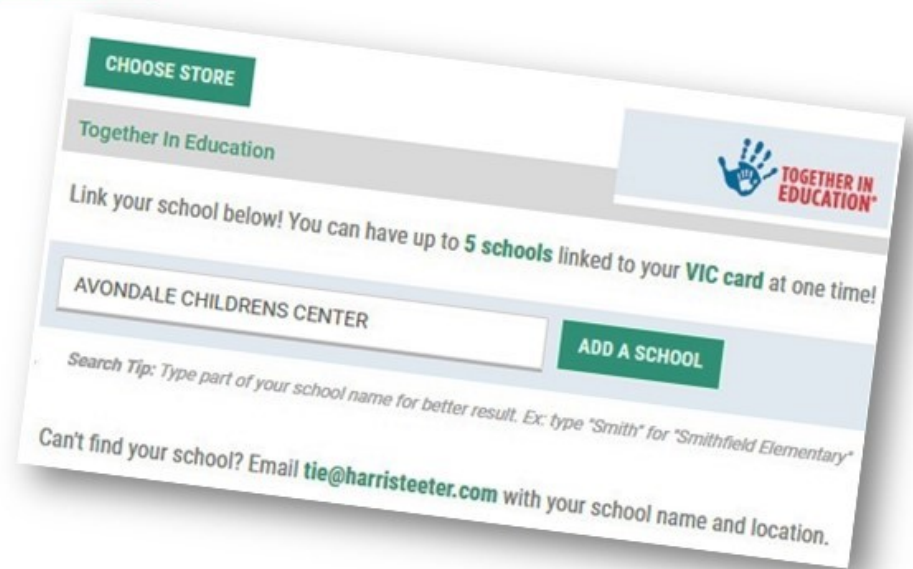

Do you shop at Harris Teeter?

Link your e-Vic card to Avondale Children's Center! Go to Together in Education then login to your account then link!

<https://www.harristeeter.com/together-in-education>